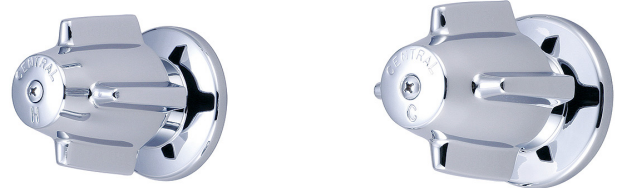

Model# 0908-Z

Two Handle Tub Set

FEATURES & SPECIFICATIONS

- Canopy Handles
- 1/2" I.P.S. or 1/2" nominal copper Union Inlets
- Replaceable Seats
- 8" Centers
- 1/2" IPS & Slip-on Combo Tub Spout Built-in Transfer Valve, Brass Plug Included
- Built-in Transfer Valve, Brass Plug Included

FINISHES

- PC Polished Chrome

STANDARDS

- ASME A112.18.1

WARRANTY

- Lifetime Limited Warranty
- Lifetime Residential Warranty
- 5 Year Commercial Warranty

0908-Z/REV. 11 2016

Product Specifications subject to change without notice

Job Name _____ Date _____
Model Specified _____ QTY _____
Customer/Wholesaler _____
Contractor _____
Architect/Engineer _____
Submitted as Shown _____
Submitted w/ Variations _____