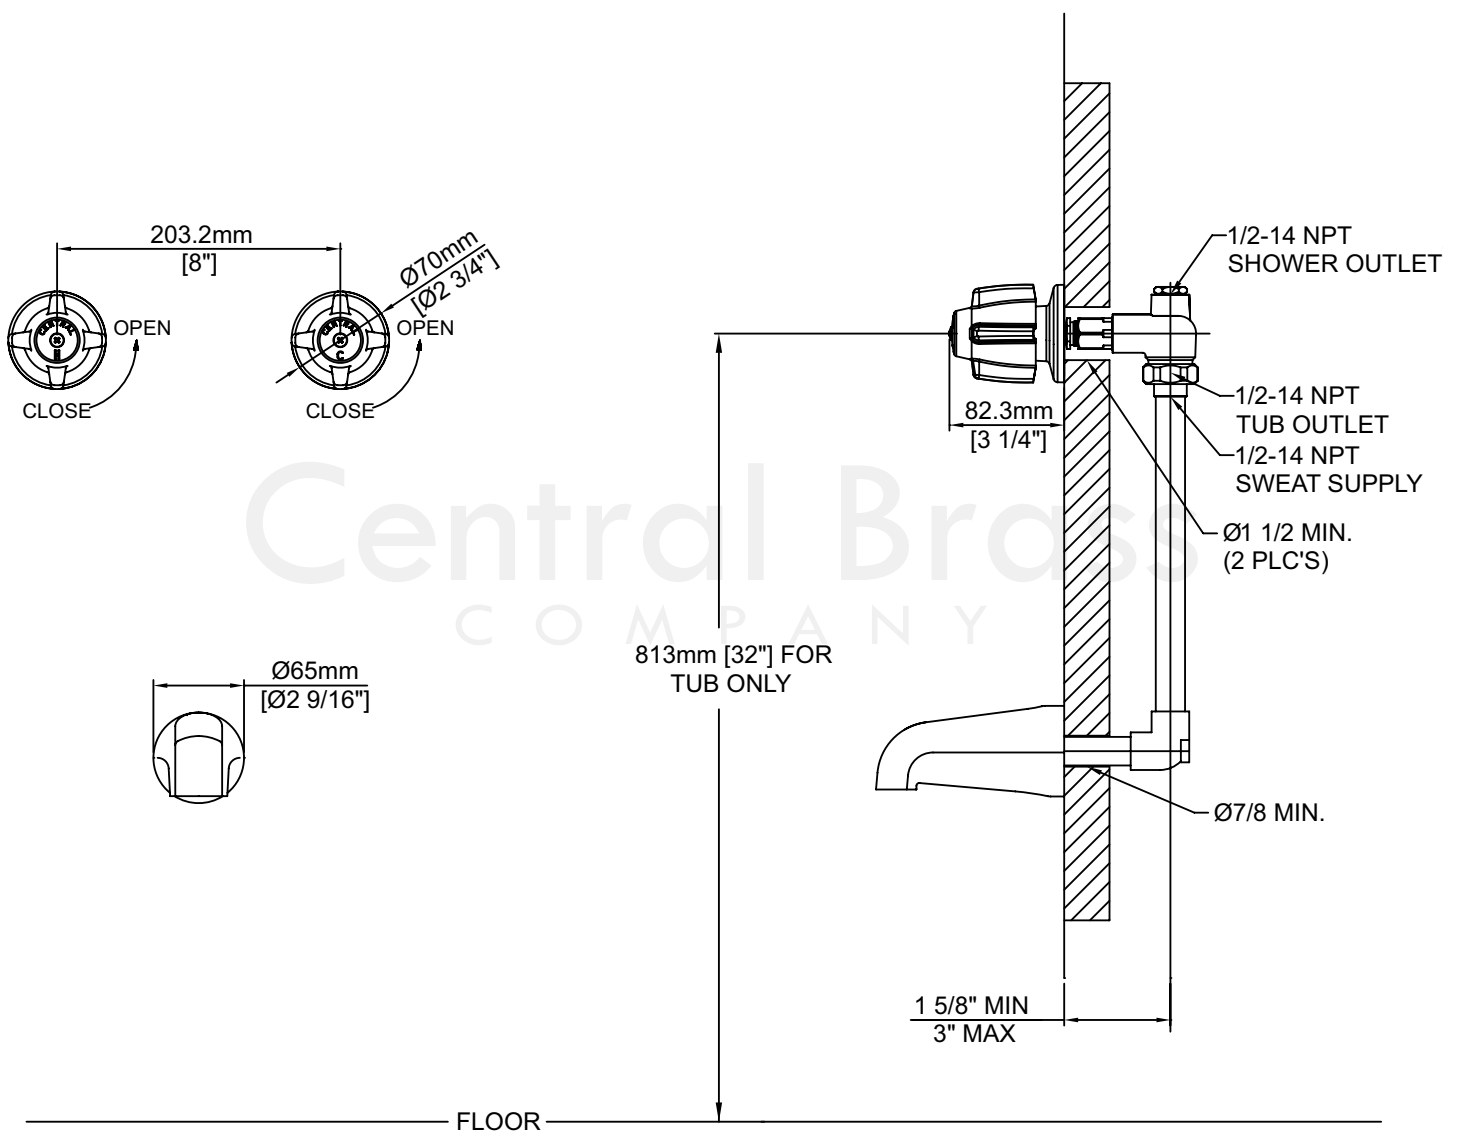

#### FEATURES & SPECIFICATIONS

- Canopy Handles
- 1/2" I.P.S. or 1/2" nominal copper Union Inlets
- Replaceable Seats
- 8" Centers
- 1/2" IPS & Slip-on Combo Tub Spout Built-in Transfer Valve, Brass Plug Included
- Built-in Transfer Valve, Brass Plug Included

### Two Handle Tub Set

0908-Z/REV. 11 2016

Product Specifications subject to change without notice